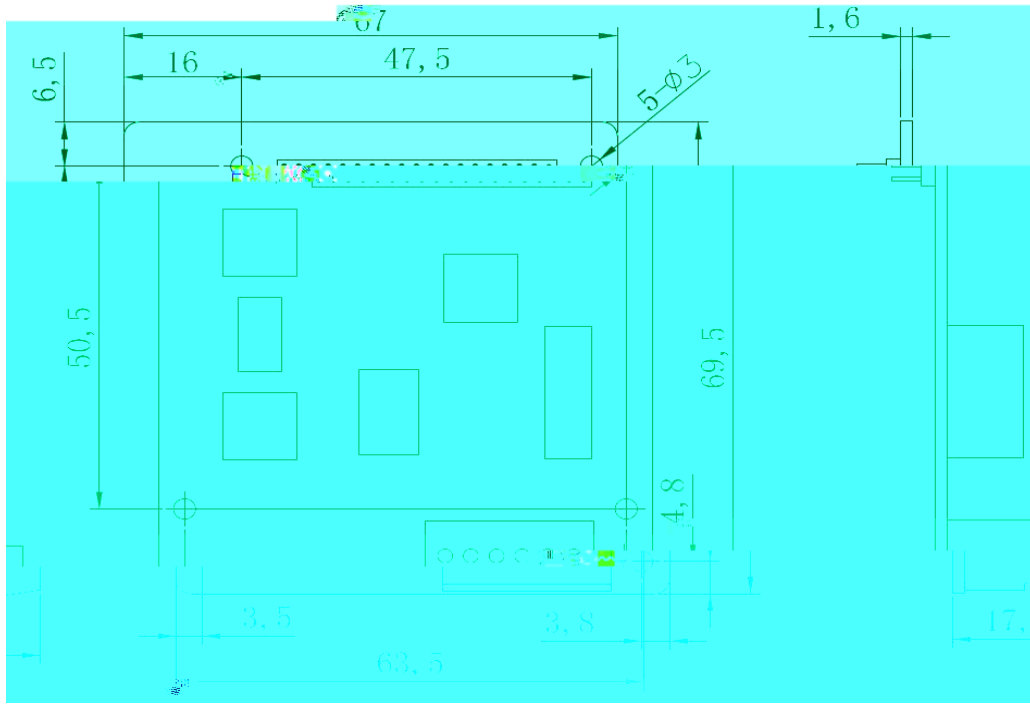

4

mm

HF 300

- ●
- ●